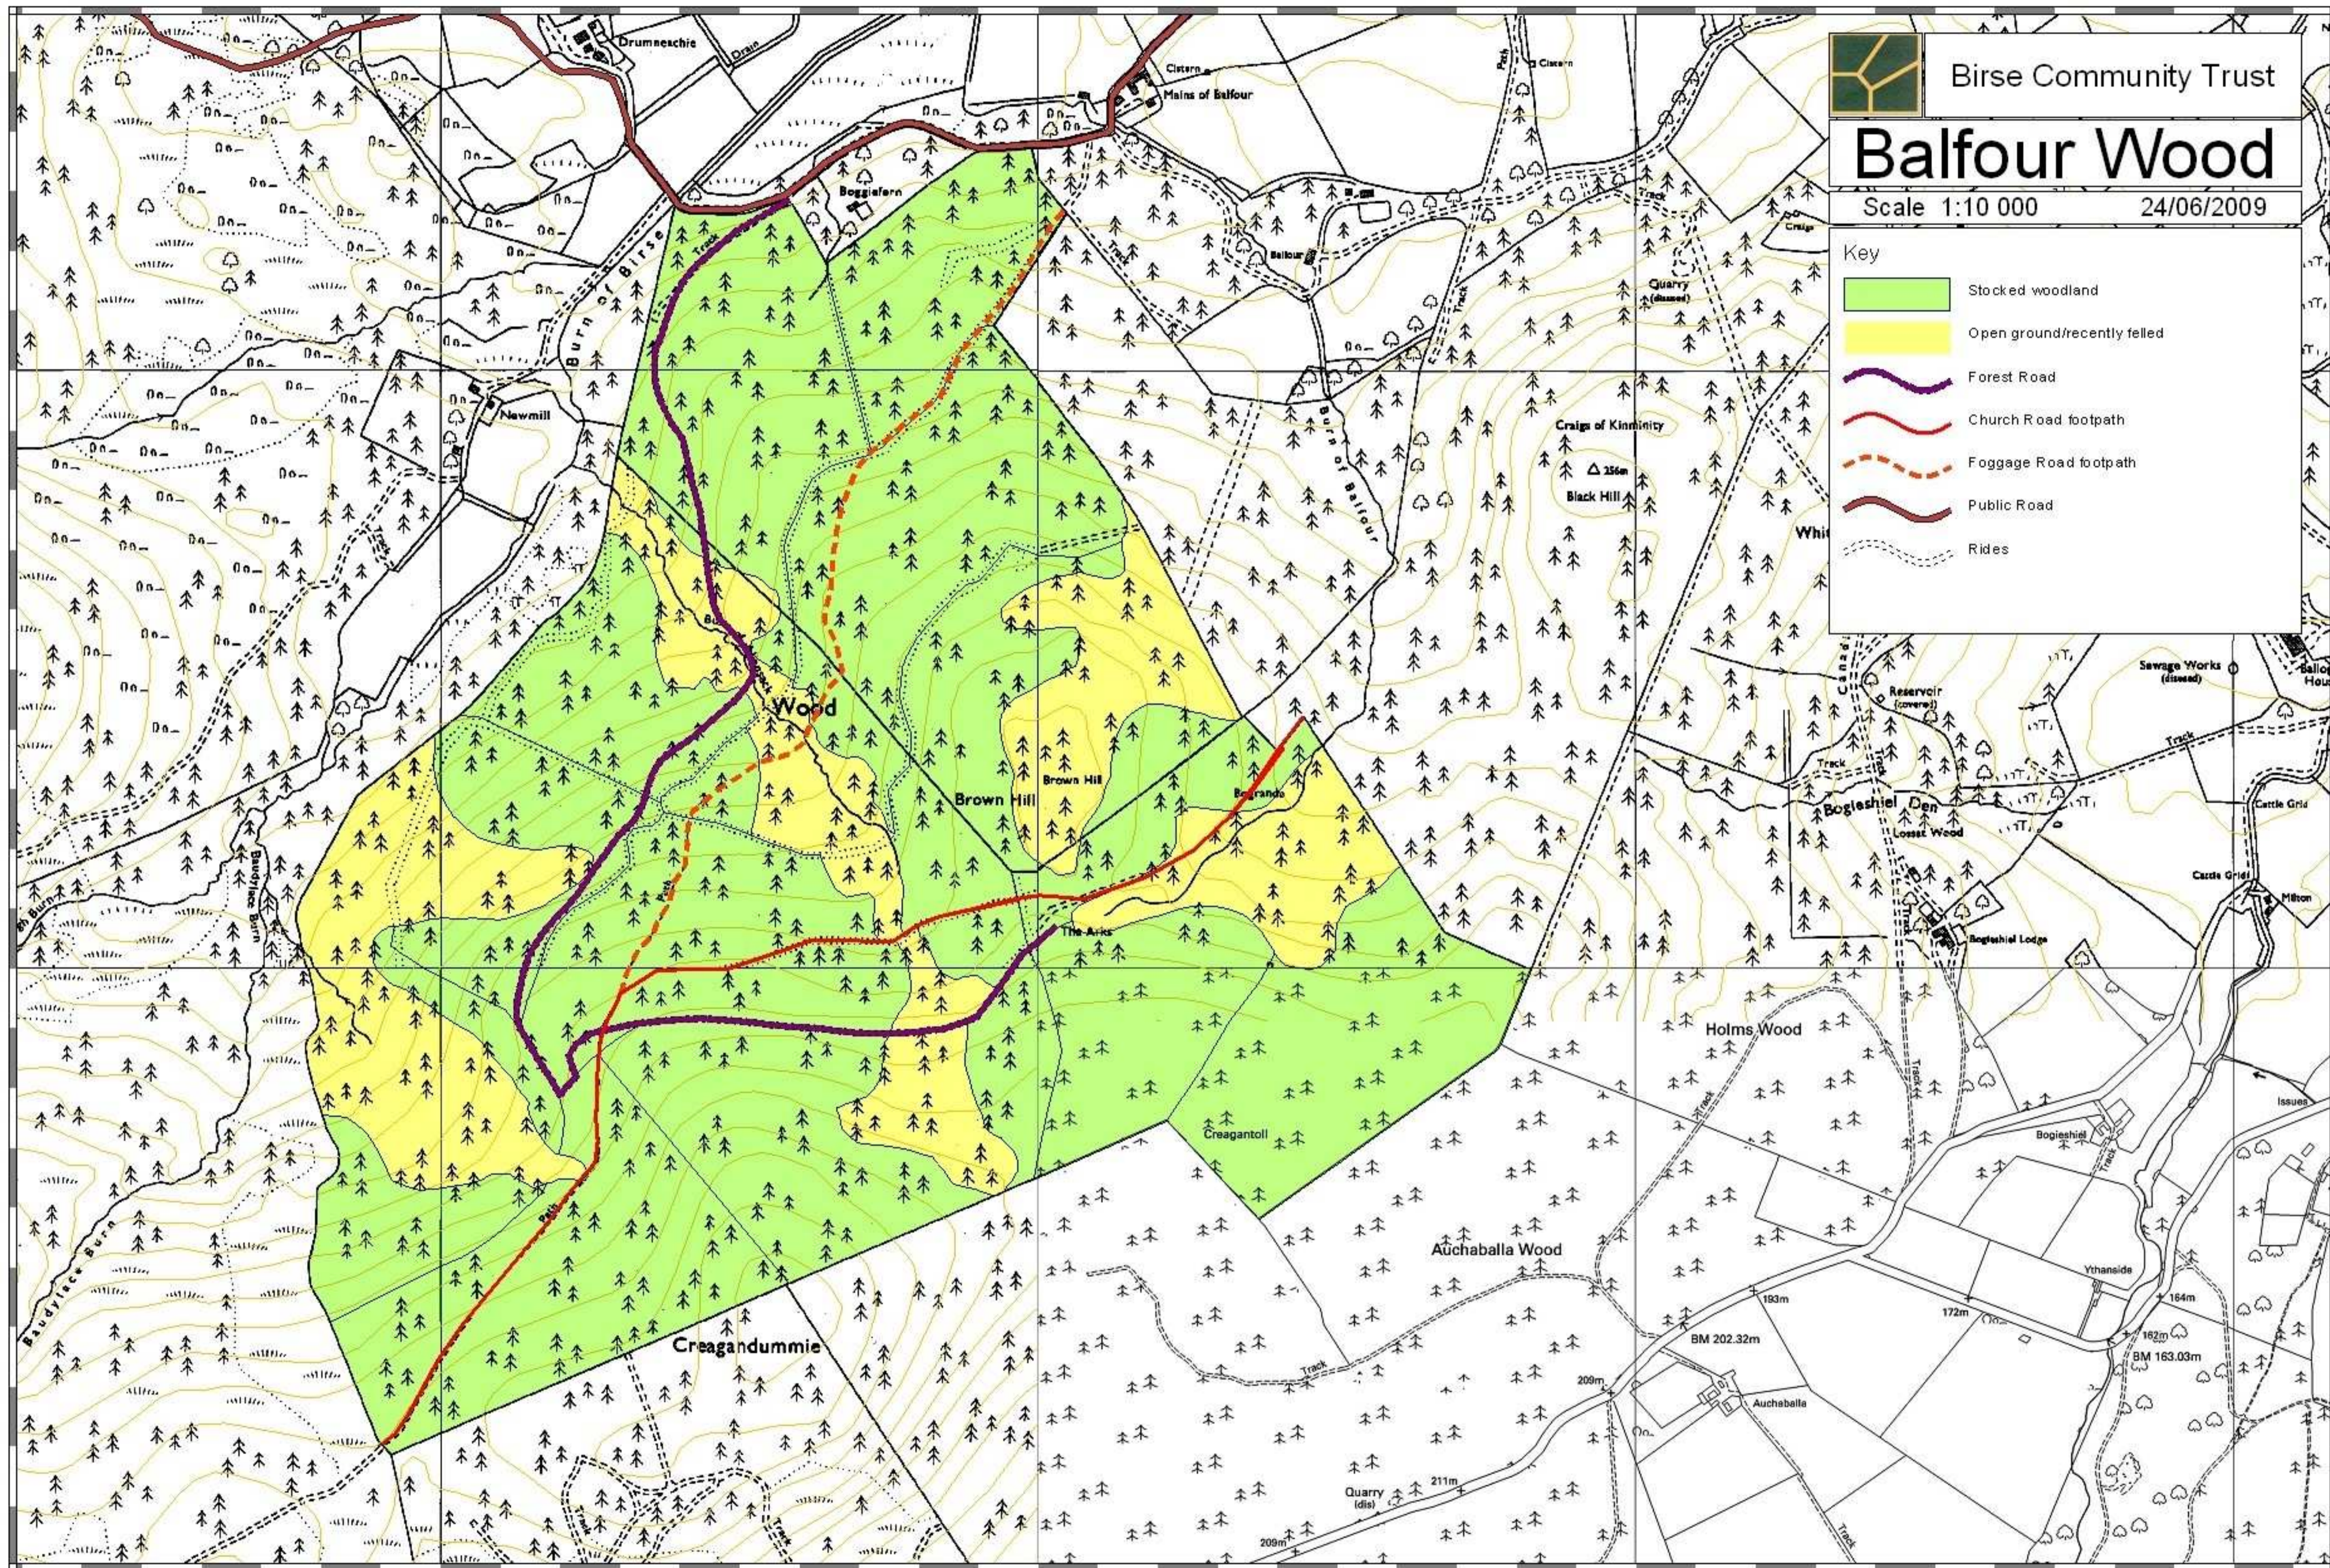

Birse Community Trust

Balfour Wood

Scale 1:10 000

24/06/2009

Key

-  Stocked woodland
-  Open ground/recently felled
-  Forest Road
-  Church Road footpath
-  Foggage Road footpath
-  Public Road
-  Rides

METRES 100 0 100 200 300 400 500 600 700 800 900 1000 1100 1200 1300 1400 1500 1600 1700 1800 1900 METRES
1:10,000